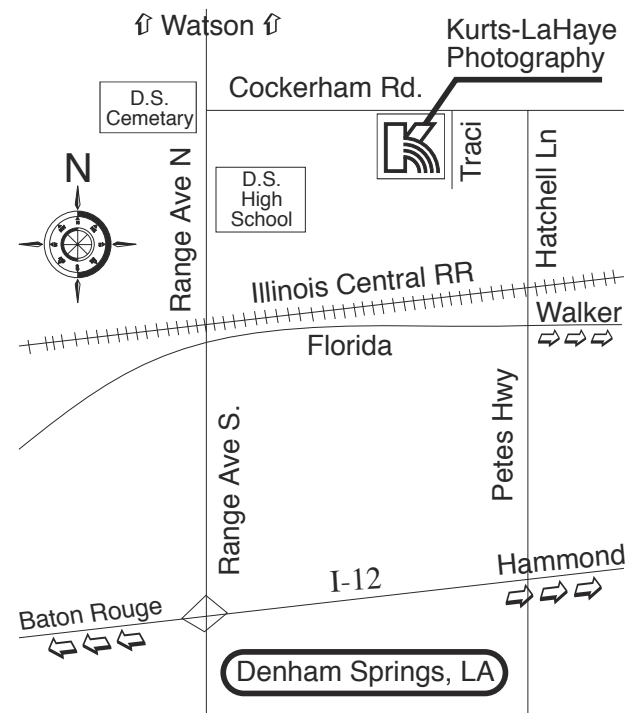

Business Hours

(Appointments required - hours subject to seasonal changes)

Monday thru Wednesday .....10AM till 5PM
Thursday ..... 10AM till 7PM
Friday.....10AM till 3PM
Saturday.....10AM till 3PM
Sunday.....Closed

For your convenience we accept Discover, Visa, Mastercard, Personal Checks & Cash.

Prices & specifications subject to change without notice. Sales tax will be added to all purchases. Payment & copyright policies available upon request

Kurts LaHaye
PHOTOGRAPHERS

A Limited Liability Company

454 Cockerham Rd, Denham Springs, LA 70726
voice: 225•664•1408 fax: 225•665•1188

www.kurtslahaye.com
info@kurtslahaye.com